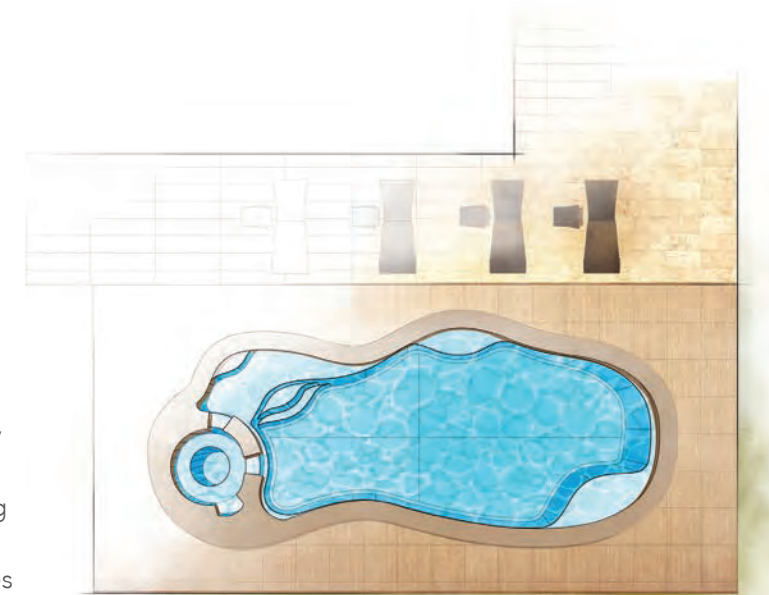

THE SERENE

DREAMCATCHER PORTFOLIO

The SERENE Collection was designed to build upon the beauty of the EDEN. The addition of a built-in spa enhances the serenity of your experience through the use of calming and soothing hydrotherapy to relax your muscles and body. This is your opportunity to enjoy an elegantly designed swimming pool and a contemporary splash pad / entry area with the additional comfort of your backyard spa. Take the time to relax and enjoy life at home with those important to you and your family.