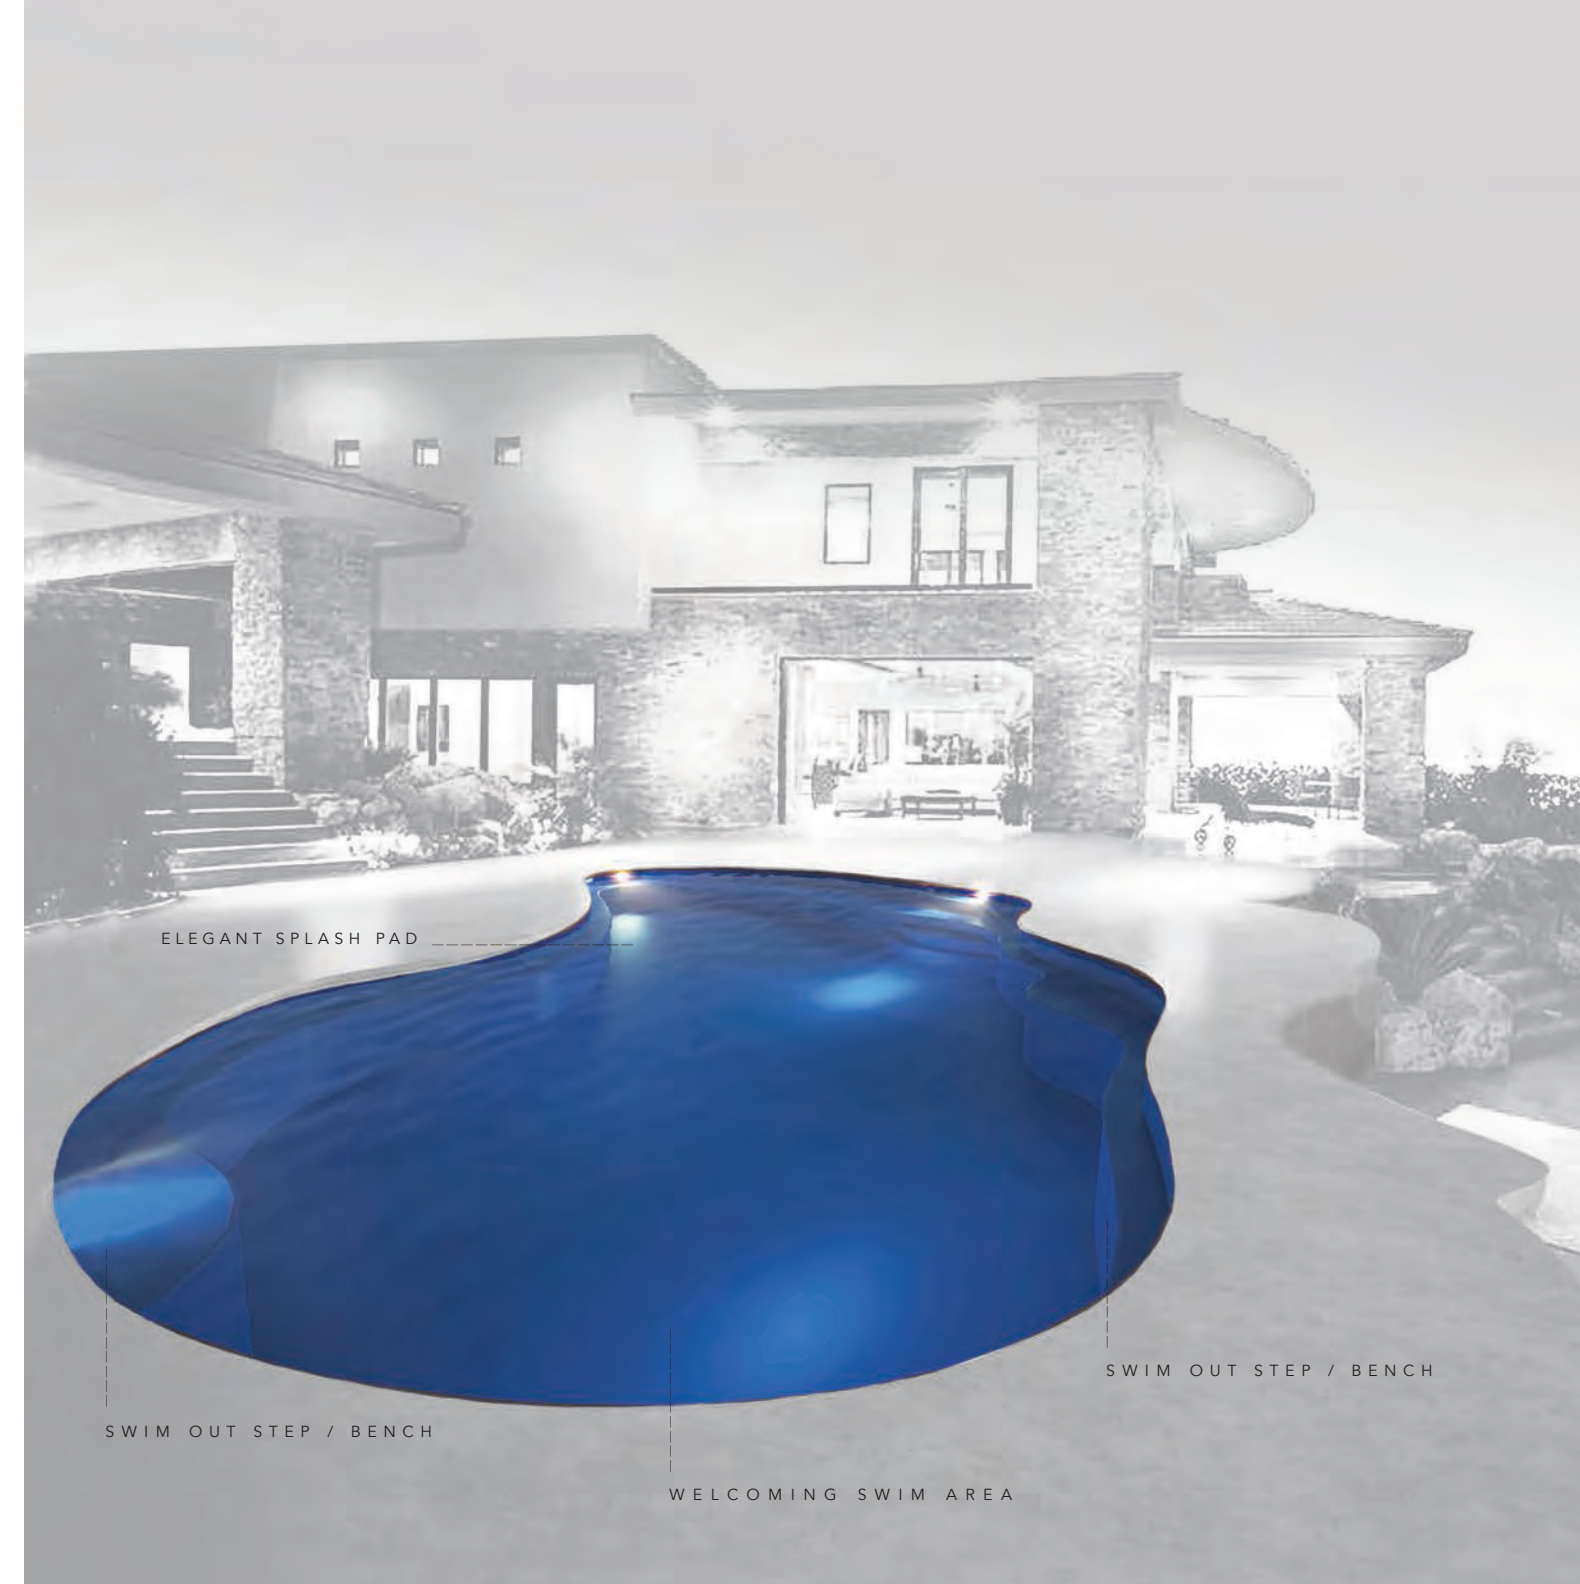

Length	Width	Shallow Depth	Deep Depth
37' 0"	16' 0"	4' 0"	6' 6"

Length	Width	Shallow Depth	Deep Depth
32' 0"	14' 9"	4' 0"	6' 1"

Length	Width	Shallow Depth	Deep Depth
27' 0"	14' 3"	4' 0"	5' 7"

The EDEN is available in three lengths (27, 32 and 37 feet) with a width that expands as it increases in length. The splash pad extends across a large area providing a number of opportunities from playing with young children and pets to simply relaxing by yourself with a good book. The geometric shape is very contemporary in design and appealing to the eye.

Measurements referenced herein are approximate and may vary due to enhancements in the manufacturing process made after publication. Measurements are from widest point on each side of outside edges and are provided as a guide. Please consult your AVIVA POOLS dealer for more detailed and most current information.

The EDEN is an elegant pool that offers a generous splash pad / entry step area within its willowy frame.

The pad itself extends to over seven feet in length with a width of almost three feet. The addition of two swim out steps / benches, one at the side and the other in the deep end, provides sanctuary for those in the pool. Swimming in a beautiful pool like this is a dream come true.

THE EDEN
DREAMCATCHER PORTFOLIO