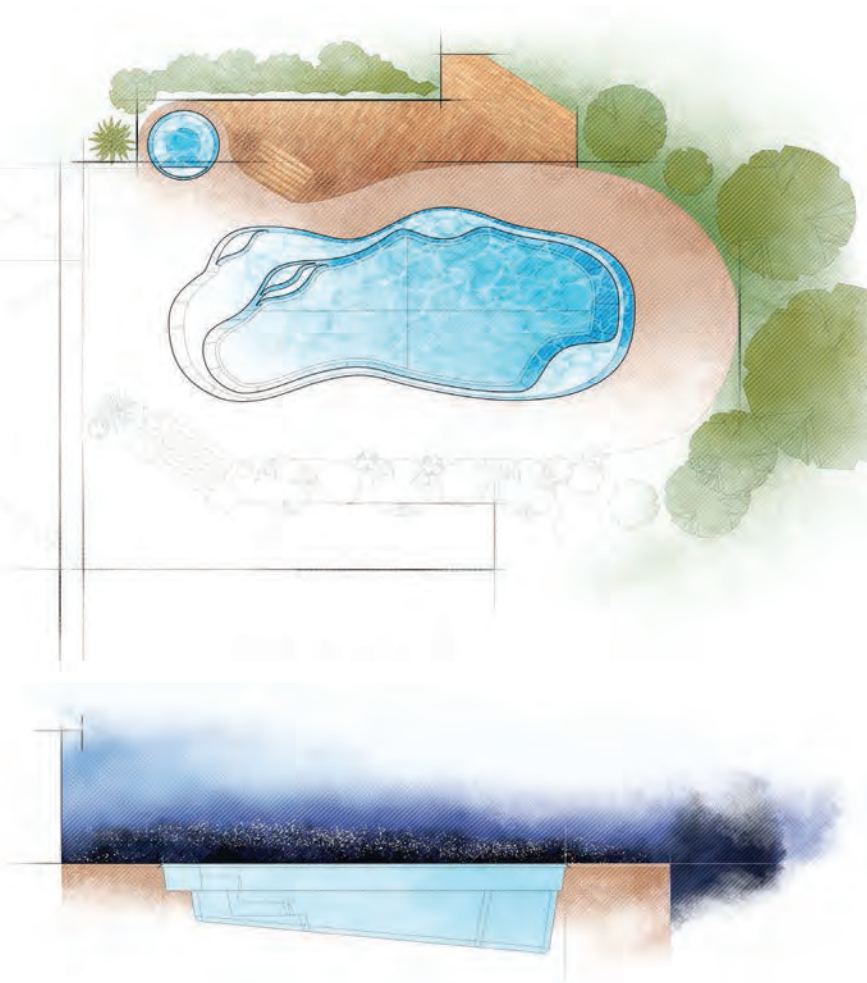

The CHIC is a compact, classically styled swimming pool that delivers on multiple levels. It has a crisp, clean look that has understated design brilliance. There are six steps along the right side entry area that are two feet in width and one foot in length. Together, they form a stylish stairway into an inviting, flat bottom pool. You will be amazed at how this "simple" design can make all your dreams come true.

THE CHIC  
DREAMCATCHER PORTFOLIO

# THE EDEN

DREAMCATCHER PORTFOLIO

The EDEN Collection was the premiere pool designed within the AVIVA POOLS brand. It sets the standard in contemporary, freeform design offering an elegant splash pad and entry area along with several additional step out seats. The EDEN offers you a chance to return to paradise with the welcoming waves of its beauty. This is your escape from the outside world where you can be safe, secure, happy and healthy in the comfort of your own backyard.