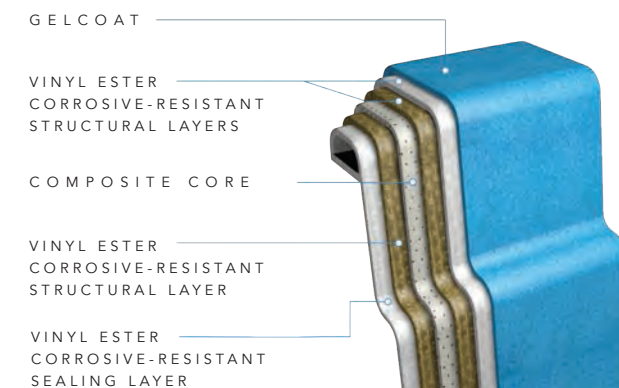

*Highest quality
exclusive designs*