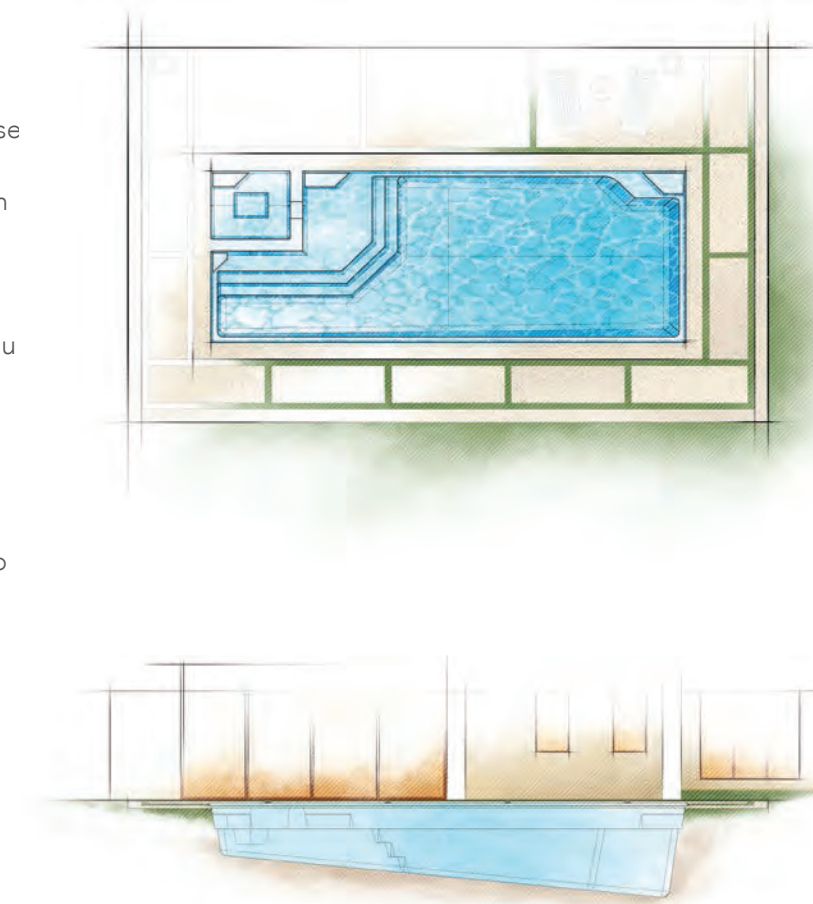

THE LUXE

DREAMCATCHER PORTFOLIO

The LUXE Collection is designed to build upon the foundation of the VOGUE. We use the platform of our large entry area / splash pad and we did something outrageous. We placed an incredible spa on it. Now you are able to enjoy the benefits of soothing water against your body from atop your contemporary splash pad. We invite you to place yourself within this luxurious life and treat yourself, your family and friends to an experience you have earned and deserve.