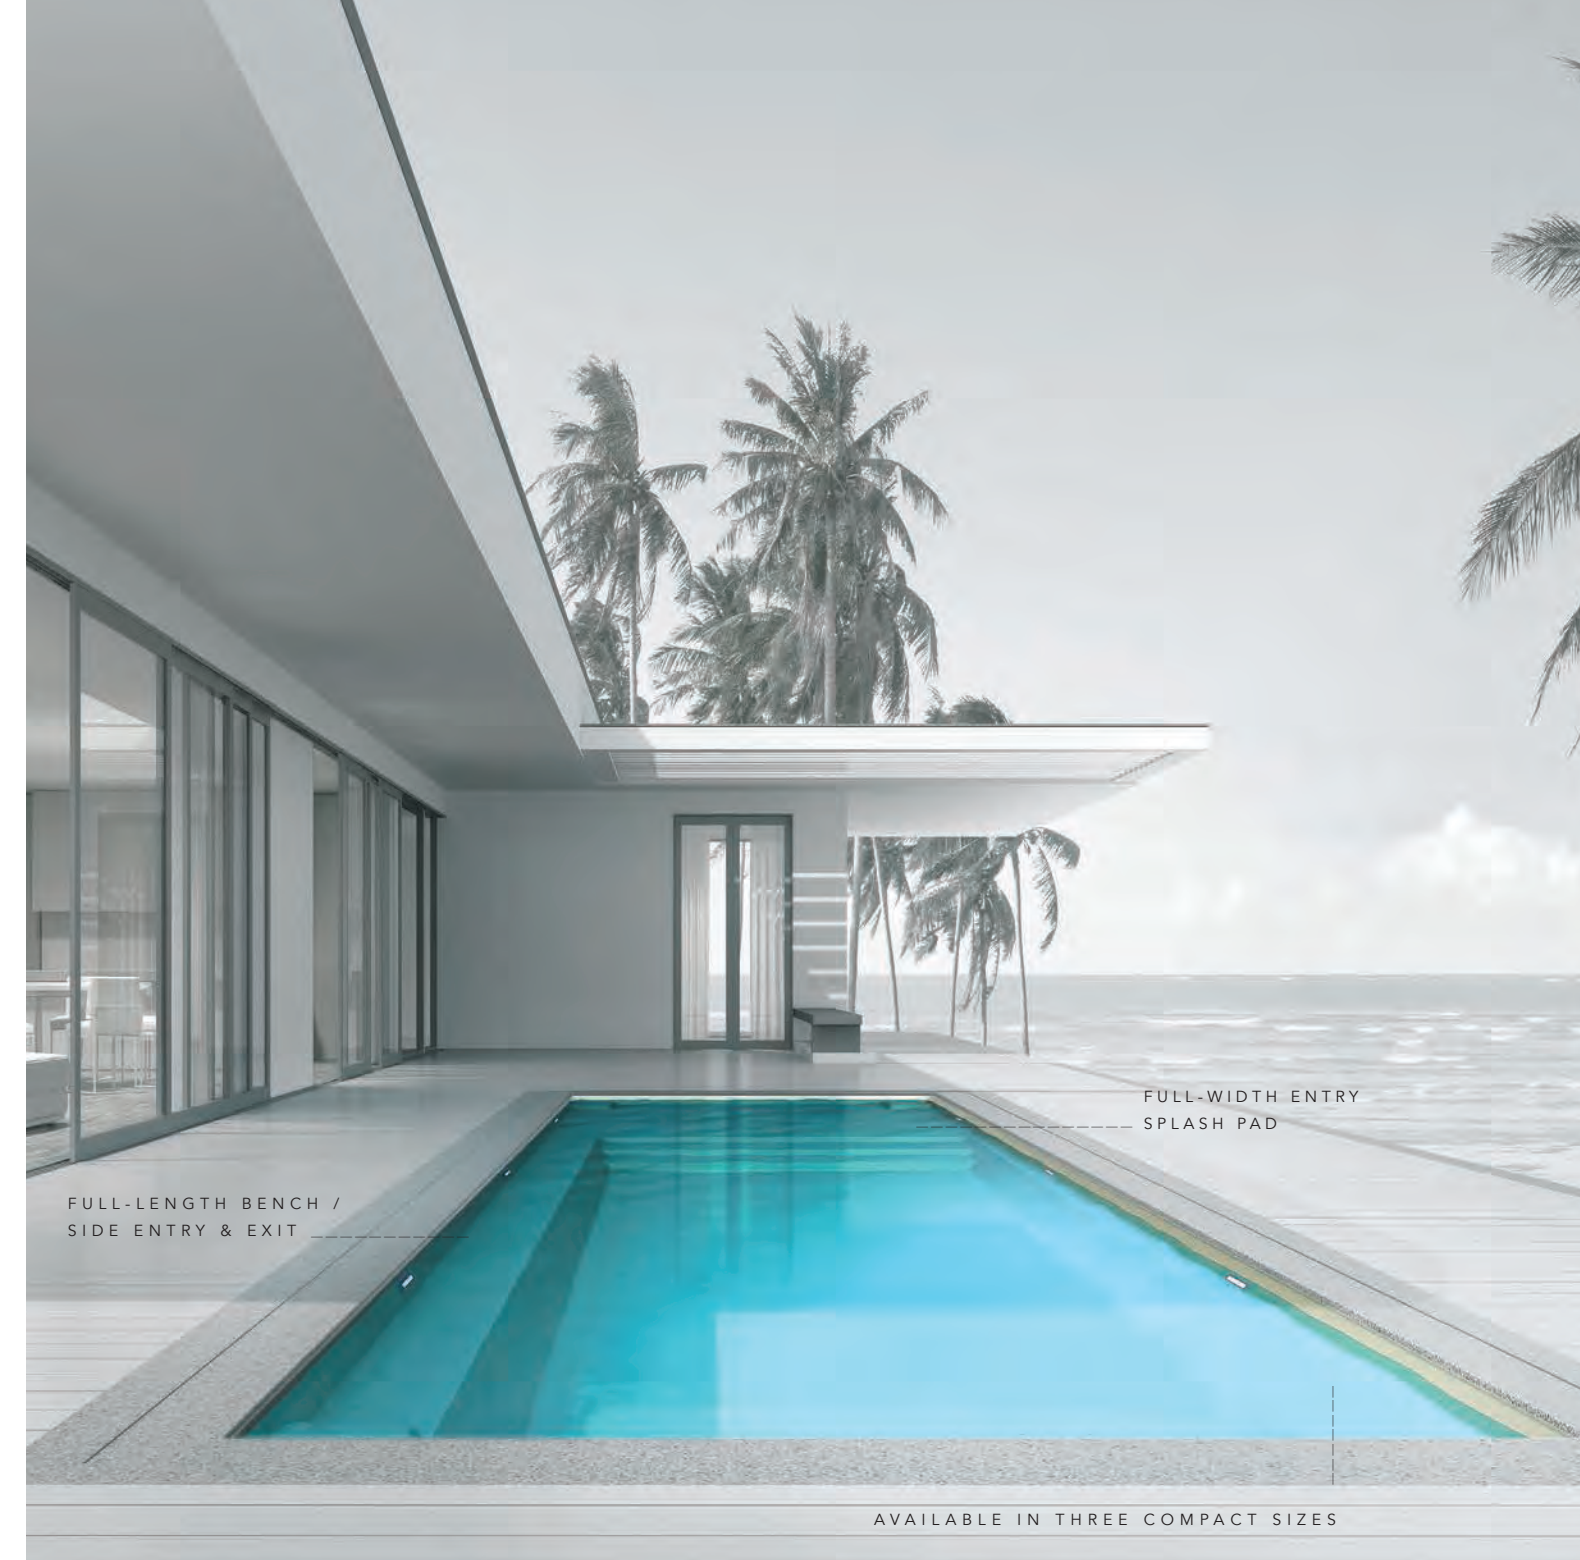

Length	Width	Shallow Depth	Deep Depth
30' 0"	12' 6"	4' 5"	6' 0"

Length	Width	Shallow Depth	Deep Depth
26' 0"	12' 6"	4' 5"	5' 8"

Length	Width	Shallow Depth	Deep Depth
23' 0"	12' 6"	4' 5"	5' 4"

Splash Pad Water Depth is approximately 17"
Note: Measurements are pre-production and may be adjusted slightly.

The OVATION combines what many look for in the most glamorous and exciting pools: a full-width splash pad plus a full-length bench along one side. The real beauty of this design is in its unique sizing – three lengths that perfectly suit many of today’s urban environments or is for those who prefer a more subdued backyard display.

Measurements referenced herein are approximate and may vary due to enhancements in the manufacturing process made after publication. Measurements are from widest point on each side of outside edges and are provided as a guide. Please consult your AVIVA POOLS dealer for more detailed and most current information.

The OVATION provides the joys of a full-length splash pad but in a size that allows it to better fit in more compact environments (measuring over 12 feet). This is complemented by a full-length bench (or exit / entry step) that is better suited for urban backyards or for those who prefer a smaller pool. It is an opportunity to marry contemporary style with customized landscape design to create your perfect outdoor oasis.

THE OVATION
DREAMCATCHER PORTFOLIO