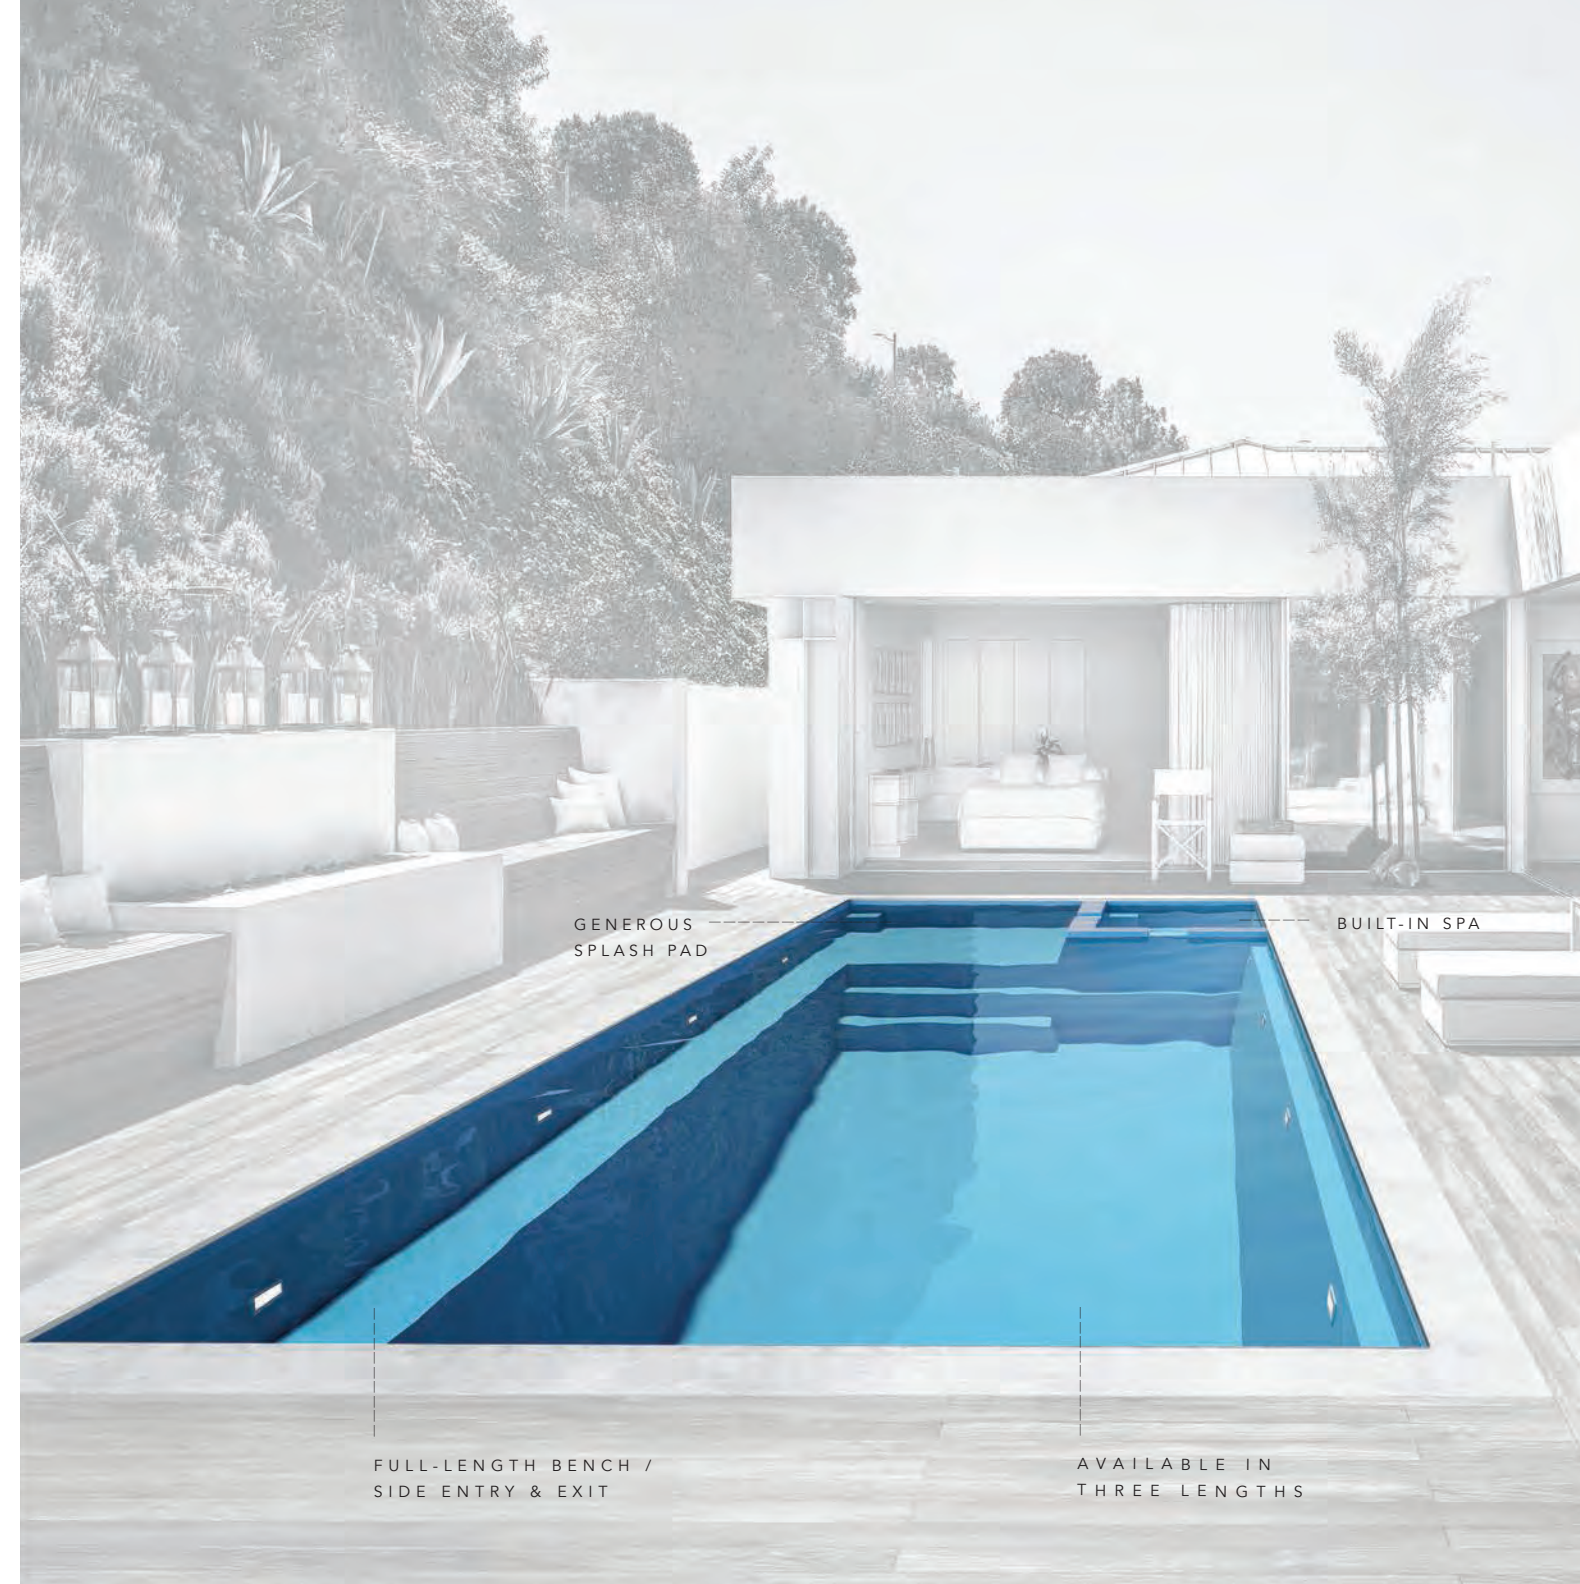

THE INTRIGUE

DREAMCATCHER PORTFOLIO

GENEROUS
SPLASH PAD

BUILT-IN SPA

FULL-LENGTH BENCH /
SIDE ENTRY & EXIT

AVAILABLE IN
THREE LENGTHS