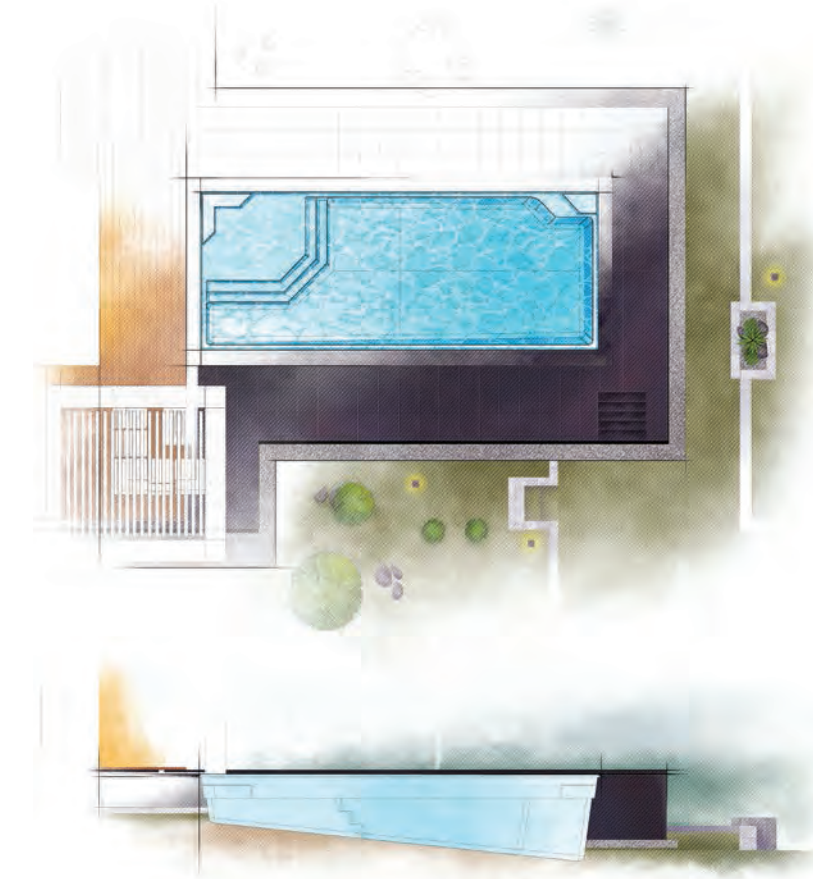

THE DYNASTY *Collection*

THE CHIC *Collection*

THE EDEN *Collection*

THE SERENE *Collection*

**AVIVA POOLS**

# THE VOGUE

DREAMCATCHER PORTFOLIO

The VOGUE Collection was designed for those who enjoy standing out in the crowd and being bold. While the pool design itself is a classic rectangular shape, the entry area features an extravagant splash pad area that serves as the perfect perch in which to relax, play with the kids or pets, or simply enjoy the view around you. The VOGUE is your statement for not being second-best and enjoying what the world has to offer you and your family.