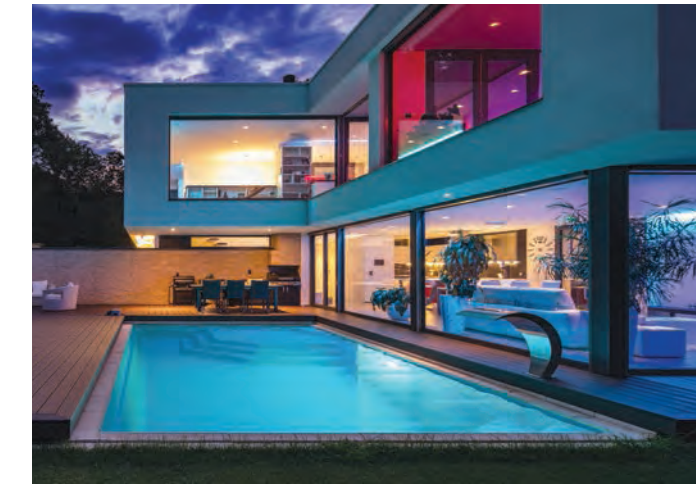

Experience  
*the next*  
level

EXPERIENCE THE NEXT LEVEL

We are offering the world's most dynamic in-ground, composite fiberglass swimming pools available with state-of-the-art technology, designed and built with integrity, care and love. Having your own pool will elevate your daily life and set the stage for years of creating beautiful memories.

*Intimate*  
spa experience

YOUR INTIMATE SPA EXPERIENCE

Design your own peaceful retreat where you can escape, recharge and relax. Your oasis of tranquility. Our beautiful in-ground composite fiberglass swimming pools, spas and tanning ledges reflect the intersection of technology, style and beauty. Relax and reenergize in a beautiful setting that reflects your personal style.

*Personal  
playground*

YOUR PERSONAL PLAYGROUND

Build your paradise at home where you can enjoy life and create beautiful memories with your family and friends. Owning your own pool will ensure years of fun and laughter that will bring countless moments to remember, being surrounded by the ones you love.

*Enjoy  
your life*

TIME TO ENJOY YOUR LIFE

Discover the beauty all around you and create a new lifestyle for yourself and the people close to you. This is the time to explore all that life has to offer. Having your own swimming pool to fit your personal style will enhance the way you experience life.