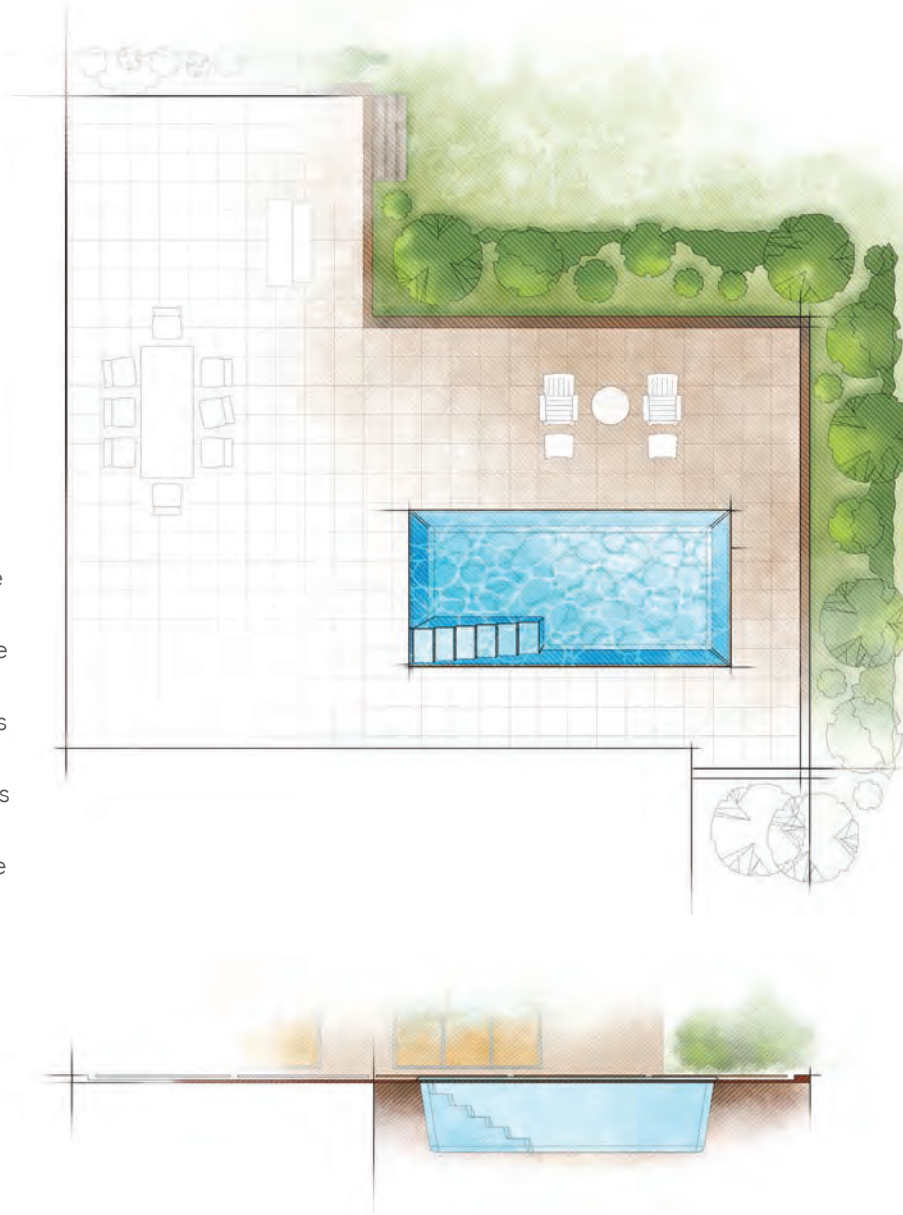

# THE CHIC

DREAMCATCHER PORTFOLIO

The CHIC Collection is a salute to modern European design. It elevates classical design and its rectangular shape with a series of well-designed steps along the right side that allows you to enjoy a comfortable swimming pool. One additional advantage is its flat bottom depth which many families enjoy for games and play activities. It has a width that allows for a more comfortable placement in homes that demand a more compact pool or for those looking for a specific landscape design.