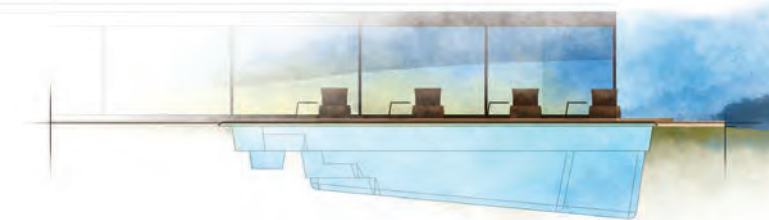

THE SERENE

DREAMCATCHER PORTFOLIO

The SERENE Collection was designed to build upon the beauty of the EDEN. The addition of a built-in spa enhances the serenity of your experience through the use of calming and soothing hydrotherapy to relax your muscles and body. This is your opportunity to enjoy an elegantly designed swimming pool and a contemporary splash pad / entry area with the additional comfort of your backyard spa. Take the time to relax and enjoy life at home with those important to you and your family.