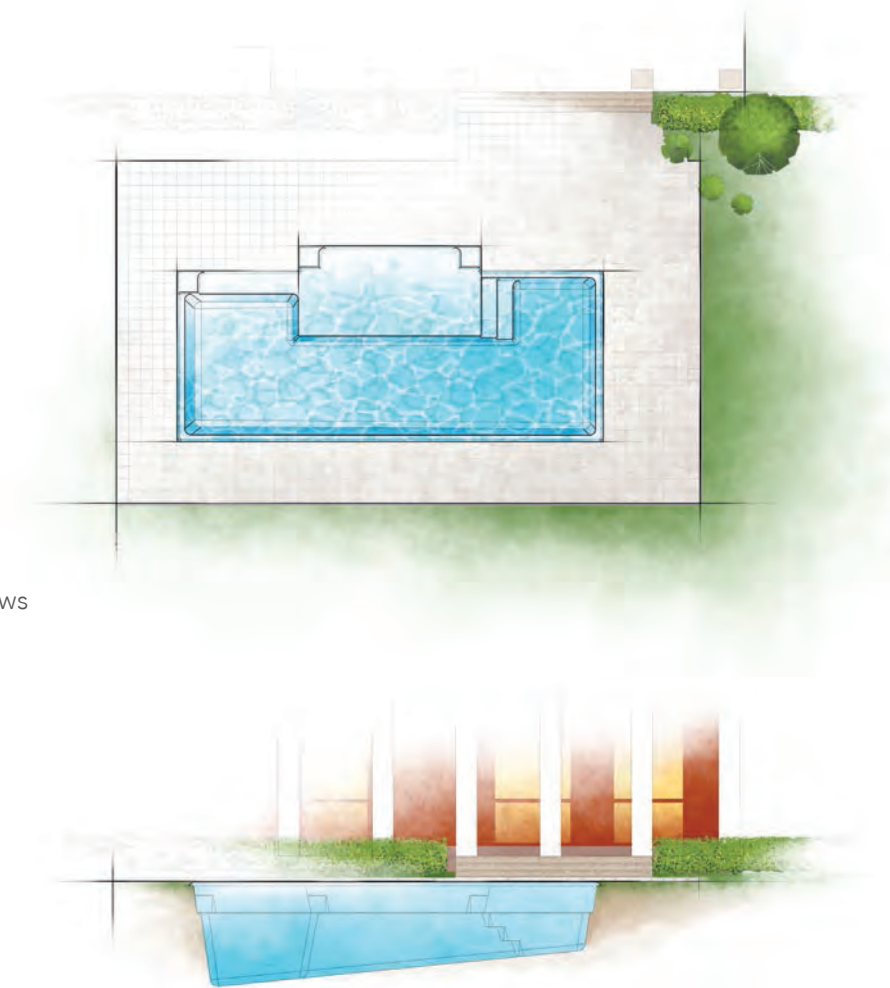

## THE DYNASTY

DREAMCATCHER PORTFOLIO

The DYNASTY Collection is designed for those who believe in taking contemporary design to a showcase level. We have accomplished this with the creation of an expanded entry area / splash pad platform that still allows for an open channel of swimming beyond its stage. The size allows it to be used as a centerpiece for forward-thinking landscape design while remaining purposeful. Relax with friends and family while enjoying the pleasures of a swimming pool. Now available in three lengths.