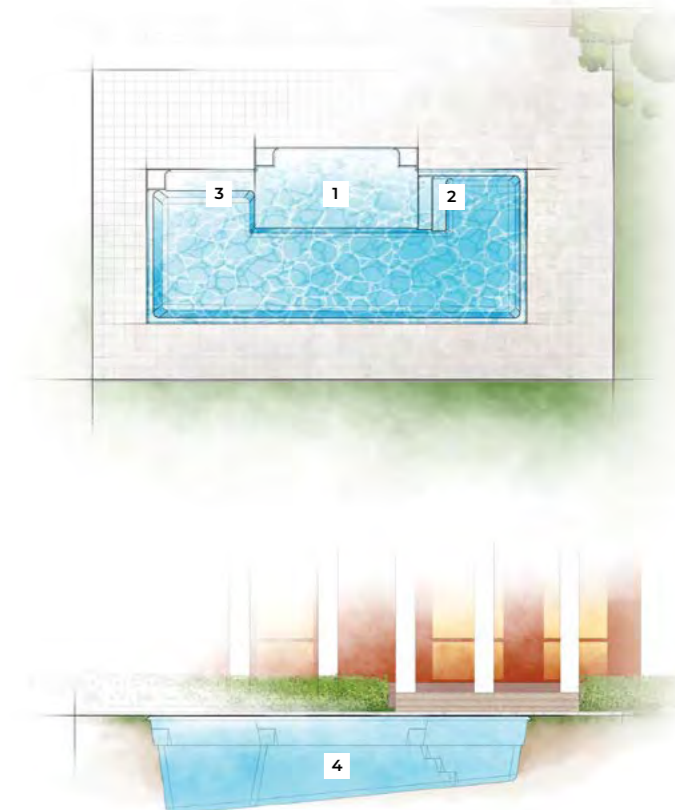

POOL SPECIFICATIONS

Length	40' 0"
Width	15' 6"
Shallow Depth	4' 0"
Deep Depth	8' 0"

ALL-INCLUSIVE FEATURES

- 1** Unobstructed Swim Channel
- 2** Shallow End Entry-Side Bench
- 3** Plunging Depths

The Dynasty™

The Dynasty Collection was created for those who believe in taking contemporary design to a showcase level. This fiberglass pool model includes a commanding splash deck entry platform that allows for a full-length swim channel. The size allows it to be used as a centerpiece for forward-thinking landscape design while remaining purposeful. Enjoy unlimited swim activities or relax with the deep-end extended bench.