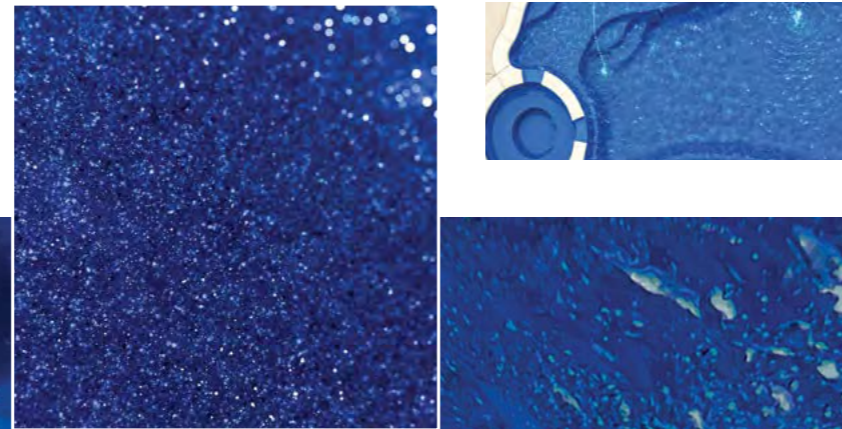

TAHITI BLUE

Inspired by the vast waters surrounding the largest island in French Polynesia, Tahiti Blue is a rich blue gelcoat with royal, midnight, and silver sparkle. Our most popular color sets the backdrop for years of poolside memories.