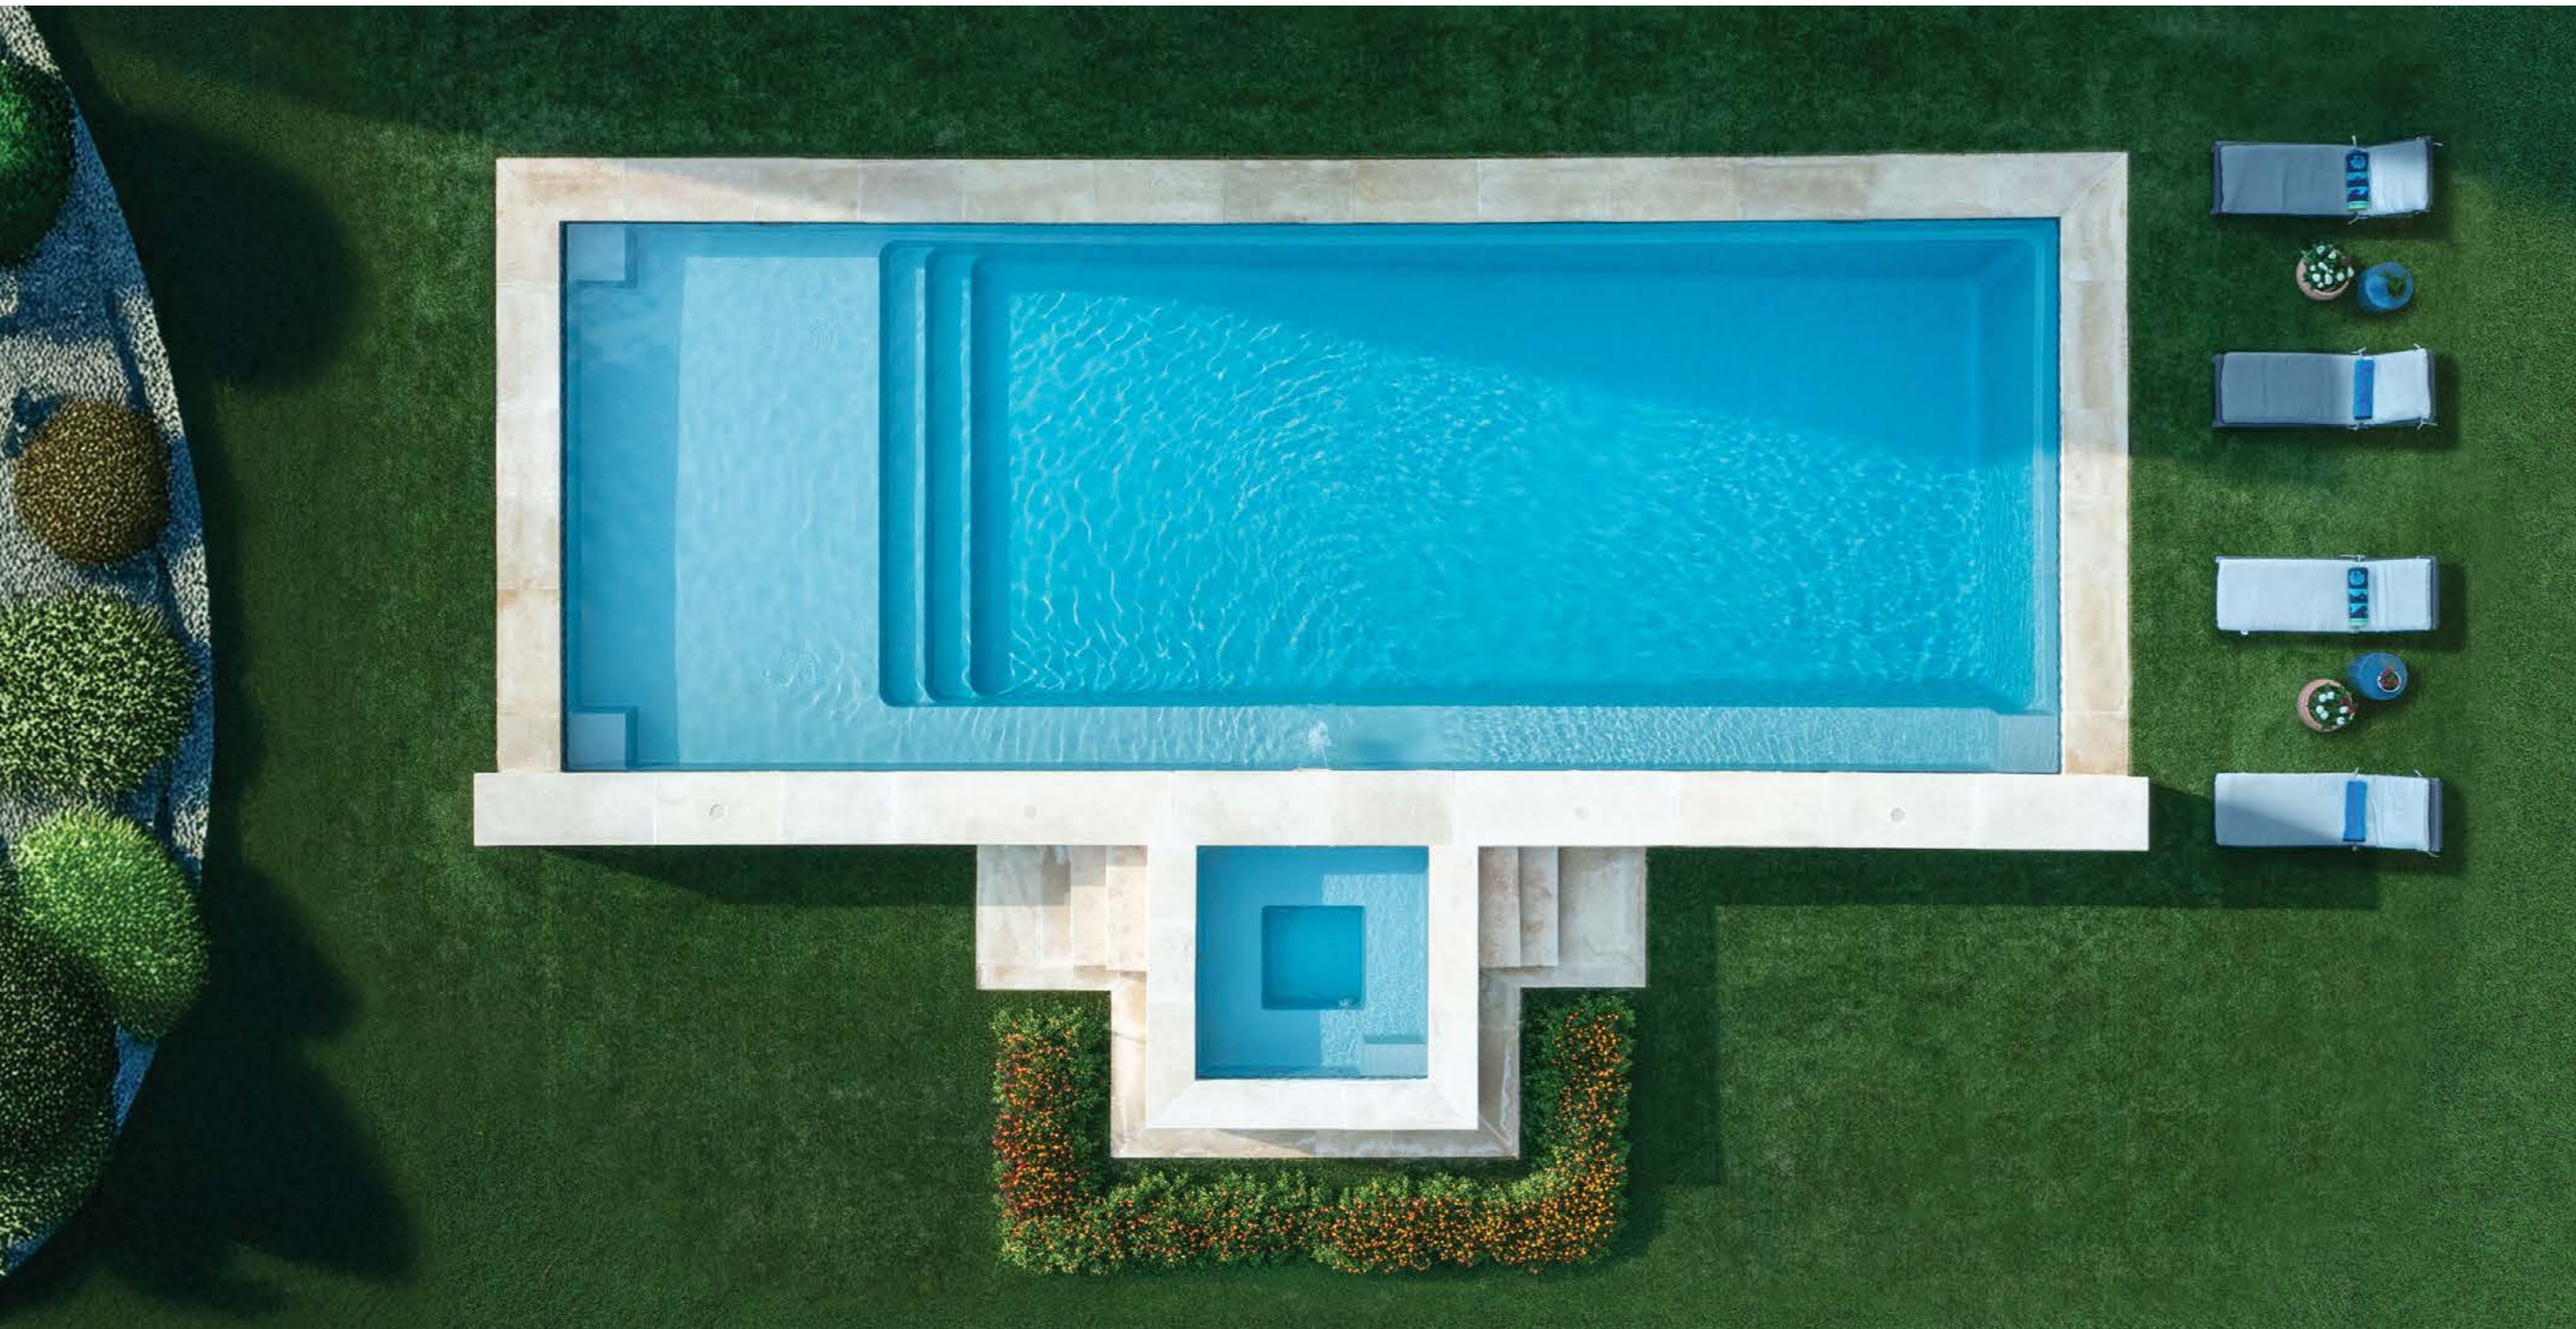

- 1** Built-In Spa
- 2** Splash Pad Entry / Exit
- 3** Full-Length Bench Entry / Exit
- 4** Available In Two Compact Sizes

The Ovation™

The Ovation Collection is a homage to what many families long for in today's most glamorous and exciting fiberglass pool designs: a full-width splash pad plus a full-length bench along one side. The real beauty of this design is in its unique sizing to be the perfect addition to a more compact urban environment. It is an opportunity to marry contemporary style with customized landscape design to create your perfect outdoor oasis.

ALL-INCLUSIVE FEATURES

- 1** Full-Width Entry Splash Pad
- 2** Full-Length Bench / Side Entry & Exit
- 3** Available In Three Compact Sizes

The Chic™

The Chic Collection is a salute to modern European design. The Chic is a compact, classically styled swimming pool that delivers on multiple levels. It has a crisp, clean look that has understated design brilliance. It has a width that allows for a more comfortable placement in homes that demand a more compact pool or those looking for a specific landscape design.