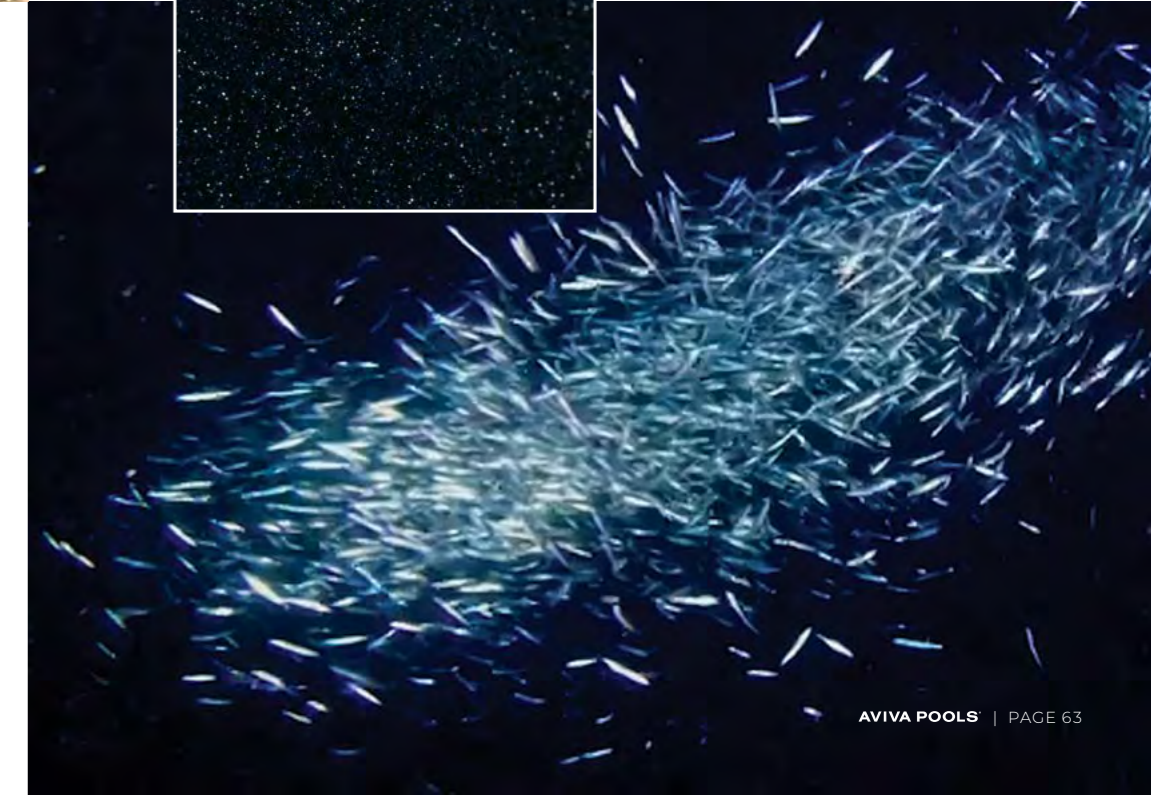

BORA BORA BLACK

The great depths in the distance from this iconic French Polynesian island inspire our Bora Bora Black. With sparkling blues and silver notes infused in black gelcoat, this most alluring of pool colors puts a modern touch on any backyard oasis.