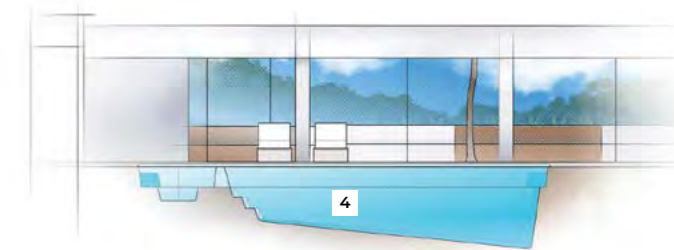

ALL-INCLUSIVE FEATURES

- 1** Built-In Spa
- 2** Dramatic Splash Stage
- 3** Tri-Sided Step Series
- 4** End-To-End Swimming Channel
- 5** Deep End Step Out / Bench Seat

The Vogue™

The Vogue Collection was designed for those who enjoy standing out in the crowd and being bold. While the pool design itself is a classic rectangular shape, the entry area features an extravagant splash deck area that serves as the perfect perch in which to relax, play or simply enjoy the view around you. The Vogue offers an end-to-end swimming channel and features a deep end step out seat and bench for easier exit or a moment of rest.

ALL-INCLUSIVE FEATURES

- 1** Bold Splash Pad + Stage
- 2** Shallow End Step Down
- 3** Deep End Extended Bench
- 4** End-To-End Swimming Channel

The Intrigue™

The Intrigue Collection is a masterpiece in design and engineering. It collects all the advantages of today's modern design and packages it for a complete outdoor living experience. The Intrigue offers the joys of a splash deck nestled against the comfort of a built-in spa which is complemented by a full-length bench alongside a welcoming swimming area.