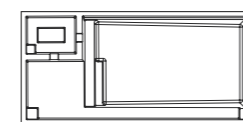

Length **26' 0"**
Width **12' 6"**
Shallow Depth **4' 3"**
Deep Depth **5' 7"**

ALL-INCLUSIVE FEATURES

- **1** Built-In Spa
- **2** Splash Pad Entry / Exit
- **3** Full-Length Bench Entry / Exit
- **4** Available In Two Compact Sizes