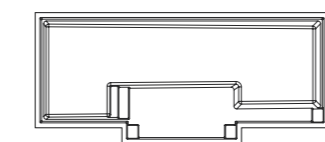

POOL SPECIFICATIONS

Length **35' 0"**
Width **15' 5"**
Shallow Depth **3' 9"**
Deep Depth **6' 2"**