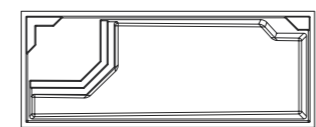

POOL SPECIFICATIONS

Length **40' 0"**
Width **15' 5"**
Shallow Depth **4' 0"**
Deep Depth **6' 6"**