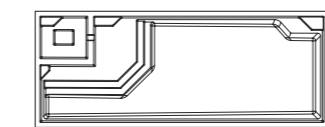

POOL SPECIFICATIONS

Length **40' 0"**
Width **15' 5"**
Shallow Depth **3' 11"**
Deep Depth **6' 6"**