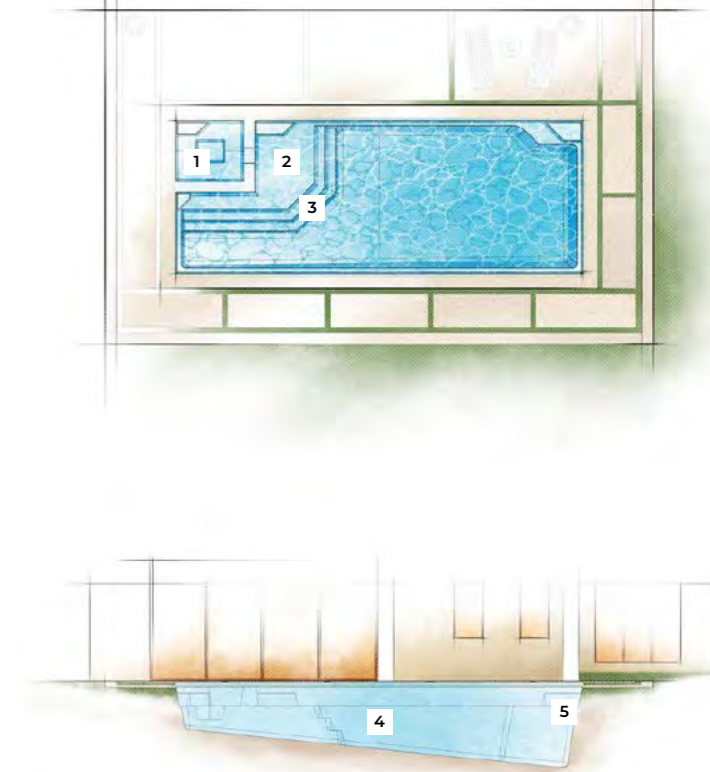

The Luxe™

Immerse yourself in luxury and create lasting memories with The Luxe Collection. This fiberglass pool design offers an extravagant splash deck along with an end-to-end swim channel. Then, we pushed the boundaries by adding a luxurious built-in spa atop the splash deck. The Luxe is a statement pool and a stunning work of functional art that offers the ultimate pool experience. The spa has a natural spillover that flows into the splash pad creating a gentle waterfall.

POOL SPECIFICATIONS

Length **40' 0"**
 Width **15' 5"**
 Shallow Depth **3' 11"**
 Deep Depth **6' 6"**

Length **35' 0"**
 Width **15' 5"**
 Shallow Depth **3' 11"**
 Deep Depth **6' 2"**

Length **30' 0"**
 Width **15' 5"**
 Shallow Depth **3' 11"**
 Deep Depth **5' 10"**

ALL-INCLUSIVE FEATURES

- 1** Built-In Spa
- 2** Dramatic Splash Stage
- 3** Tri-Sided Step Series
- 4** End-To-End Swimming Channel
- 5** Deep End Step Out / Bench Seat

The Vogue™

The Vogue Collection was designed for those who enjoy standing out in the crowd and being bold. While the pool design itself is a classic rectangular shape, the entry area features an extravagant splash deck area that serves as the perfect perch in which to relax, play or simply enjoy the view around you. The Vogue offers an end-to-end swimming channel and features a deep end step out seat and bench for easier exit or a moment of rest.