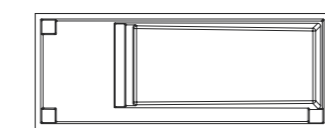

POOL SPECIFICATIONS

Length **40' 0"**
Width **15' 5"**
Shallow Depth **4' 5"**
Deep Depth **7' 0"**