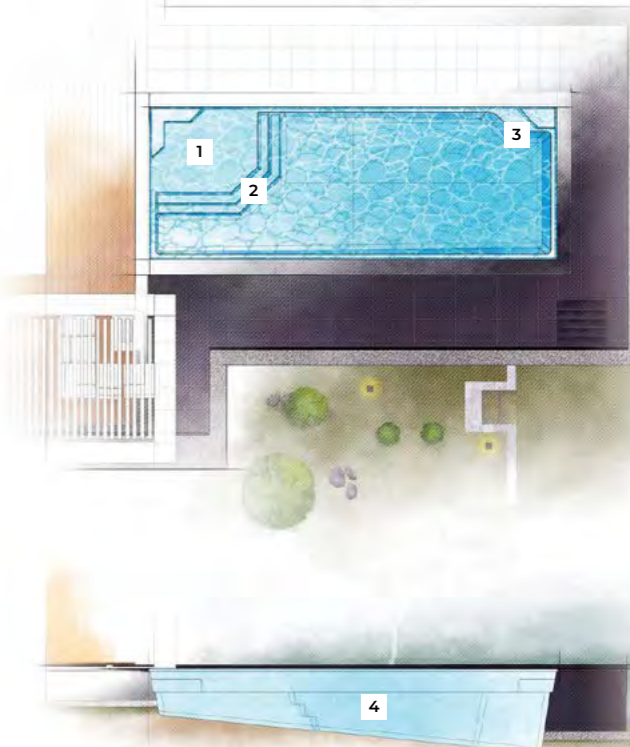

ALL-INCLUSIVE FEATURES

- 1** Built-In Spa
- 2** Dramatic Splash Stage
- 3** Tri-Sided Step Series
- 4** End-To-End Swimming Channel
- 5** Deep End Step Out / Bench Seat

The Vogue™

The Vogue Collection was designed for those who enjoy standing out in the crowd and being bold. While the pool design itself is a classic rectangular shape, the entry area features an extravagant splash deck area that serves as the perfect perch in which to relax, play or simply enjoy the view around you. The Vogue offers an end-to-end swimming channel and features a deep end step out seat and bench for easier exit or a moment of rest.

POOL SPECIFICATIONS

Length **40' 0"**
 Width **15' 5"**
 Shallow Depth **4' 0"**
 Deep Depth **6' 6"**

Length **35' 0"**
 Width **15' 5"**
 Shallow Depth **4' 0"**
 Deep Depth **6' 2"**

Length **30' 0"**
 Width **15' 5"**
 Shallow Depth **4' 0"**
 Deep Depth **5' 10"**

ALL-INCLUSIVE FEATURES

- 1** Bold Splash Pad + Stage
- 2** Shallow End Step Down
- 3** Deep End Extended Bench
- 4** End-To-End Swimming Channel

The Intrigue™

The Intrigue Collection is a masterpiece in design and engineering. It collects all the advantages of today's modern design and packages it for a complete outdoor living experience. The Intrigue offers the joys of a splash deck nestled against the comfort of a built-in spa which is complemented by a full-length bench alongside a welcoming swimming area.