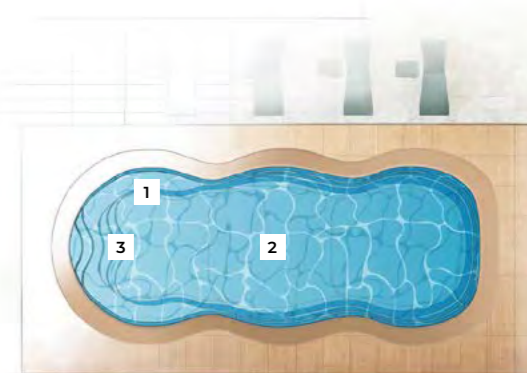

POOL SPECIFICATIONS

Length	21' 4"
Width	10' 6"
Flat Bottom Depth	4' 11"

ALL-INCLUSIVE FEATURES

- 1** Generous Entry Steps
- 2** End-To-End Swimming Channel
- 3** Flat-Bottom Pool

The Aria™

The Aria Collection was designed to celebrate life with family and friends. The Aria establishes multiple gathering zones, including a bench around the entry steps and deep-end seating, creating a dynamic and communal experience. The freeform design complements the splash deck, offering a space for relaxation, family fun and pet-friendly activities. Its gradually sloped floor accommodates swimmers of all skill levels.

POOL SPECIFICATIONS

Length **40' 0"**
 Width **15' 7"**
 Shallow Depth **3' 8"**
 Deep Depth **6' 3"**

Length **35' 0"**
 Width **15' 7"**
 Shallow Depth **3' 9"**
 Deep Depth **5' 11"**

Length **30' 6"**
 Width **15' 7"**
 Shallow Depth **3' 9"**
 Deep Depth **5' 8"**

ALL-INCLUSIVE FEATURES

- 1** Generous Entry Steps
- 2** Range Of Seating
- 3** Elegant Splash Pad
- 4** Swim Out Step / Bench

The Opus™

The elegant, curved design of The Opus Collection welcomes you with graceful, rounded entry steps that flow seamlessly into a shallow sanctuary before descending to an impressive 8-foot-deep end. This sophisticated pool captivates with its generous proportions, creating an expansive gathering space where family and friends can connect, play and create lasting memories. The Opus Collection embodies refined luxury on every level, transforming your backyard into a stunning centerpiece that celebrates both intimate moments and grand entertaining.