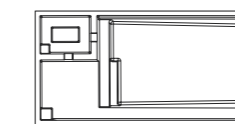

Length **30' 0"**
Width **15' 5"**
Shallow Depth **4' 5"**
Deep Depth **6' 0"**

ALL-INCLUSIVE FEATURES

- **1** Built-In Spa
- **2** Generous Splash Pad
- **3** Full-Length Bench / Side Entry & Exit
- **4** Available In Three Lengths