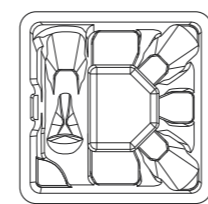

ROUND

Length **8' 0"**
Width **8' 0"**
Depth **2' 10"**

SPILLOVER

Length **8' 0"**
Width **8' 0"**
Depth **2' 10"**

The Jewel Spa™

The Jewel offers contoured seating with a reclined lounge and three bucket seats, arranged for relaxing, full-body jets—bringing people together for easy, year-round comfort and connection.