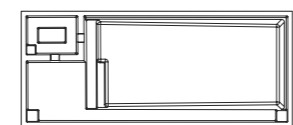

POOL SPECIFICATIONS

Length **30' 0"**
Width **12' 6"**
Shallow Depth **4' 5"**
Deep Depth **6' 0"**