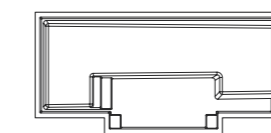

Length **30' 0"**
Width **14' 5"**
Shallow Depth **3' 11"**
Deep Depth **5' 11"**