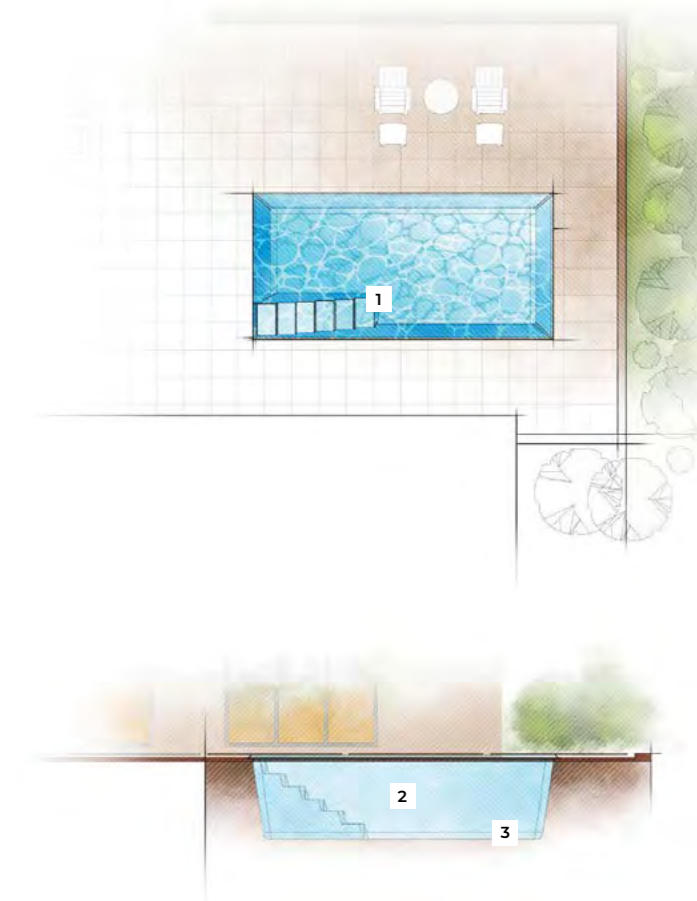

- 1** Built-In Spa
- 2** Splash Pad Entry / Exit
- 3** Full-Length Bench Entry / Exit
- 4** Available In Two Compact Sizes

The Ovation™

The Ovation Collection is a homage to what many families long for in today's most glamorous and exciting fiberglass pool designs: a full-width splash pad plus a full-length bench along one side. The real beauty of this design is in its unique sizing to be the perfect addition to a more compact urban environment. It is an opportunity to marry contemporary style with customized landscape design to create your perfect outdoor oasis.

POOL SPECIFICATIONS

	Length	30' 0"
	Width	12' 6"
	Shallow Depth	4' 5"
	Deep Depth	6' 0"

	Length	26' 0"
	Width	12' 6"
	Shallow Depth	4' 5"
	Deep Depth	5' 7"

	Length	23' 0"
	Width	12' 6"
	Shallow Depth	4' 5"
	Deep Depth	5' 4"

ALL-INCLUSIVE FEATURES

- 1** Full-Width Entry Splash Pad
- 2** Full-Length Bench / Side Entry & Exit
- 3** Available In Three Compact Sizes

The Chic™

The Chic Collection is a salute to modern European design. The Chic is a compact, classically styled swimming pool that delivers on multiple levels. It has a crisp, clean look that has understated design brilliance. It has a width that allows for a more comfortable placement in homes that demand a more compact pool or those looking for a specific landscape design.

POOL SPECIFICATIONS

Length	21' 4"
Width	10' 6"
Flat Bottom Depth	4' 11"

ALL-INCLUSIVE FEATURES

- 1** Generous Entry Steps
- 2** End-To-End Swimming Channel
- 3** Flat-Bottom Pool

The Aria™

The Aria Collection was designed to celebrate life with family and friends. The Aria establishes multiple gathering zones, including a bench around the entry steps and deep-end seating, creating a dynamic and communal experience. The freeform design complements the splash deck, offering a space for relaxation, family fun and pet-friendly activities. Its gradually sloped floor accommodates swimmers of all skill levels.