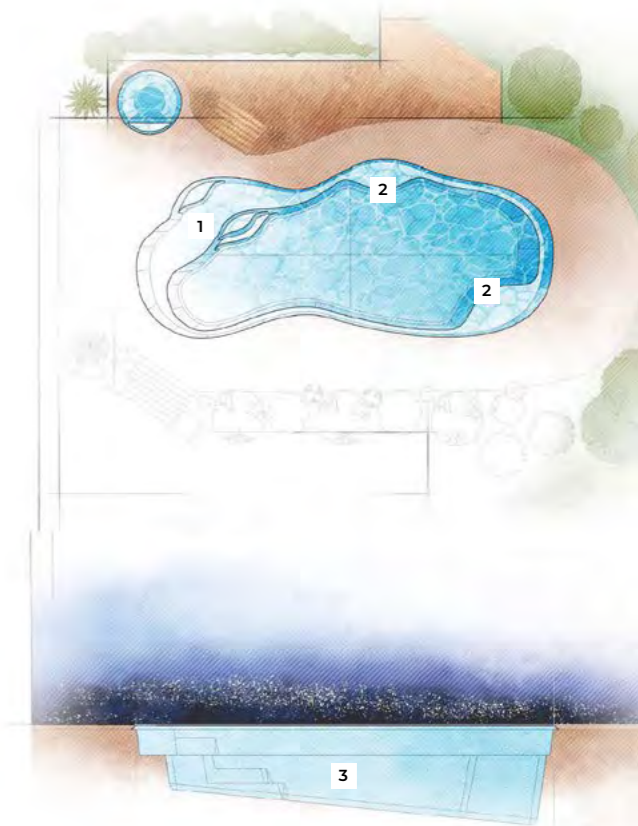

POOL SPECIFICATIONS

Length **37' 0"**
 Width **16' 0"**
 Shallow Depth **3' 10"**
 Deep Depth **6' 5"**

Length **32' 0"**
 Width **14' 9"**
 Shallow Depth **4' 0"**
 Deep Depth **6' 1"**

Length **27' 0"**
 Width **14' 3"**
 Shallow Depth **4' 0"**
 Deep Depth **5' 7"**

ALL-INCLUSIVE FEATURES

- 1** Elegant Splash Pad
- 2** Swim Out Step / Bench
- 3** Welcoming Swim Area

The Serene™

Create the paradise of your dreams with The Serene Collection. The freeform design of the Serene soothes the soul with the addition of a built-in spa on the right side of the pool's shallow end while providing comfort and fun on the left side with a stylish splash deck and generous entry steps. The spa features two spillovers, one flowing into the splash pad and the second into the pool, creating a breathtaking spectacle.