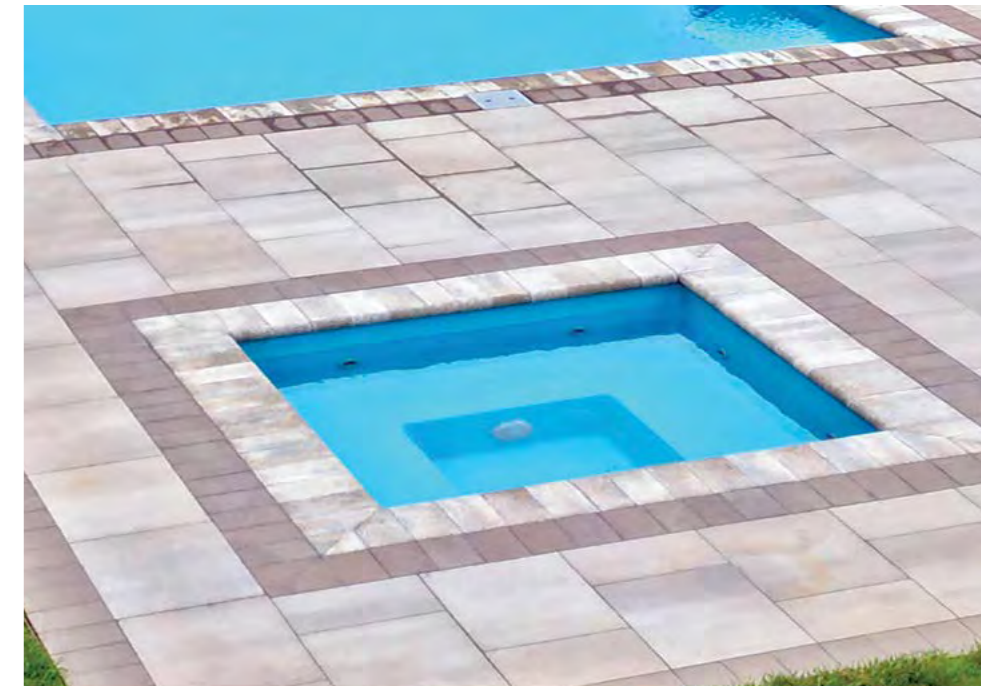

The Savu Spa™

The Savu's circular design and open seating invite ultimate relaxation. With strategically placed jets, it's a cozy complement to your pool that's built for effortless, anytime enjoyment.

ROUND

Length **8' 0"**
Width **8' 0"**
Depth **2' 10"**

SPILLOVER

Length **8' 0"**
Width **8' 0"**
Depth **2' 10"**

The Jewel Spa™

The Jewel offers contoured seating with a reclined lounge and three bucket seats, arranged for relaxing, full-body jets—bringing people together for easy, year-round comfort and connection.

SQUARE

Length **7' 5"**
Width **7' 5"**
Depth **3' 2"**

SPILLOVER

Length **7' 5"**
Width **7' 5"**
Depth **3' 2"**

The Oracle Spa™

The Oracle is a spacious, linear spa designed for versatility. Its open seating and full-body water jets offer ideal hydrotherapy and year-round relaxation with low-maintenance, seamless pool integration.

SQUARE

Length **6' 10"**
Width **6' 10"**
Depth **3' 0"**

SPILLOVER

Length **6' 10"**
Width **6' 10"**
Depth **3' 0"**

The TL-R

A rectangular shape for modern pools, the TL-R creates a flexible space to relax, play, or soak—bringing everyday enjoyment to swimmers of all ages.