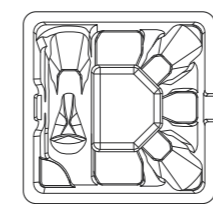

SPILLOVER

Length **7' 5"**
Width **7' 5"**
Depth **3' 2"**