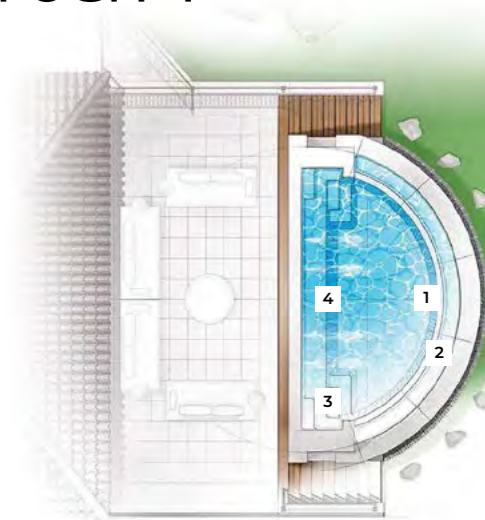

ALL-INCLUSIVE FEATURES

- 1** Built-In Spa
- 2** Elegant Splash Pad
- 3** Swim Out Step / Bench
- 4** Welcoming Swim Area

The Luma™

The Luma's elegant design and freeform silhouette transforms your backyard into an aquatic sanctuary. Generous entry stairs welcome you warmly. Glide to the deep end where a swim-out bench awaits, your private perch between laps and lounging. The partial wrap-around bench creates intimate pockets for conversation while swimmers slice through the water nearby. This isn't just another rectangle with rounded corners. The Luma flows like water itself, each curve purposeful, every feature positioned to enhance how you live in and around your pool.

POOL SPECIFICATIONS

Length **26' 0"**
 Width **12' 0"**
 Shallow Depth **3' 6"**
 Deep Depth **5' 6"**

Length **23' 0"**
 Width **12' 0"**
 Shallow Depth **3' 6"**
 Deep Depth **5' 4"**

ALL-INCLUSIVE FEATURES

- 1** Generous Entry Stairs
- 2** Partial Wrap-Around Bench
- 3** Range of Seating
- 4** Swim Out Step / Bench

The Cosmopolitan™

Embracing the celestial allure of a half-moon and the ethereal essence of an invisible edge, The Cosmopolitan embodies a harmonious fusion of water, earth and nature. This unparalleled design stands as a testament to innovation. The flat bottom of The Cosmopolitan is perfect for both tranquil dips and lively gatherings with friends and family. Its adaptable design seamlessly integrates into challenging landscapes or deck spaces, where a pool was considered impossible.