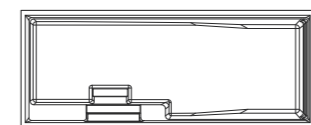

POOL SPECIFICATIONS

Length	40' 0"
Width	15' 6"
Shallow Depth	4' 0"
Deep Depth	8' 0"

ALL-INCLUSIVE FEATURES

- **1** Unobstructed Swim Channel
- **2** Shallow End Entry-Side Bench
- **3** Plunging Depths