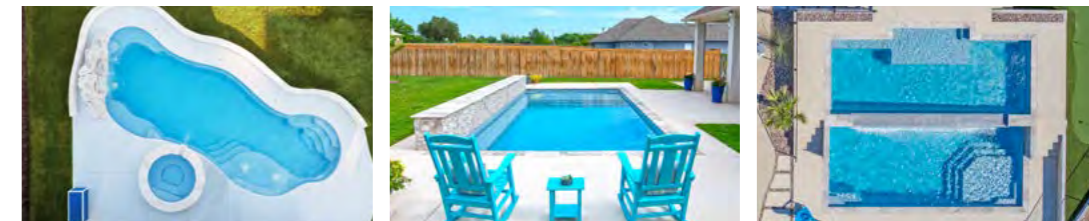

AquaPools of Louisiana
We are excited to
serve all of Louisiana.

1-800-432-8994

AquaPools Expert Builder & Installer

DESIGNED TO LAST, INSTALLED TO IMPRESS

AquaPools is a dedicated pool builder committed to delivering exceptional outdoor spaces through precision construction and decades of hands-on expertise. AquaPools oversees every stage of the construction process, prioritizing craftsmanship, clear communication and disciplined project management. Every Aviva pool AquaPools installs is executed to exacting standards and built to perform beautifully for years to come.