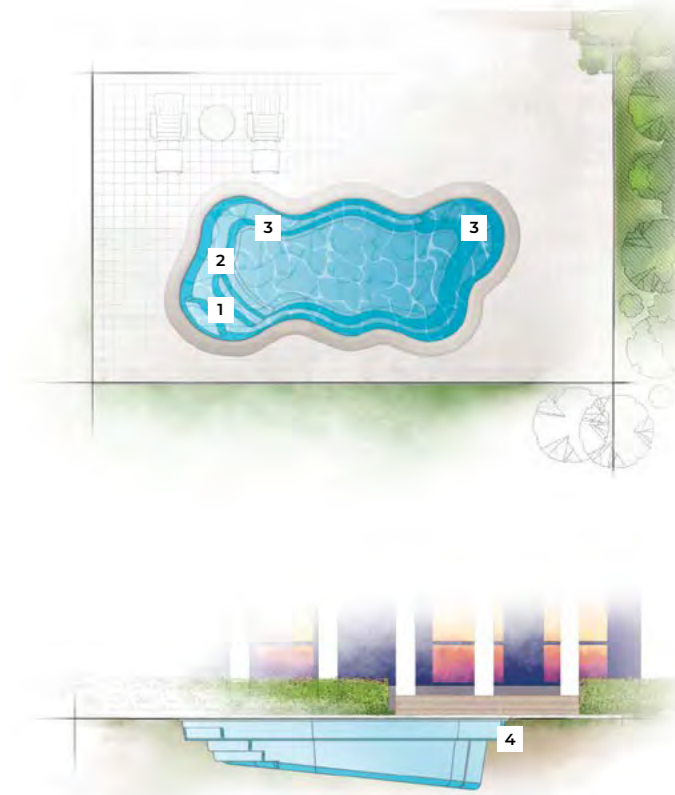

POOL SPECIFICATIONS

Length **26' 0"**
Width **12' 0"**
Shallow Depth **3' 6"**
Deep Depth **5' 6"**

Length **23' 0"**
Width **12' 0"**
Shallow Depth **3' 6"**
Deep Depth **5' 4"**

ALL-INCLUSIVE FEATURES

- **1** Generous Entry Stairs
- **2** Partial Wrap-Around Bench
- **3** Range of Seating
- **4** Swim Out Step / Bench