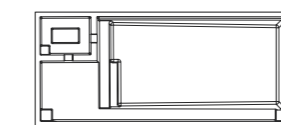

Length **35' 0"**
Width **15' 5"**
Shallow Depth **4' 5"**
Deep Depth **6' 6"**