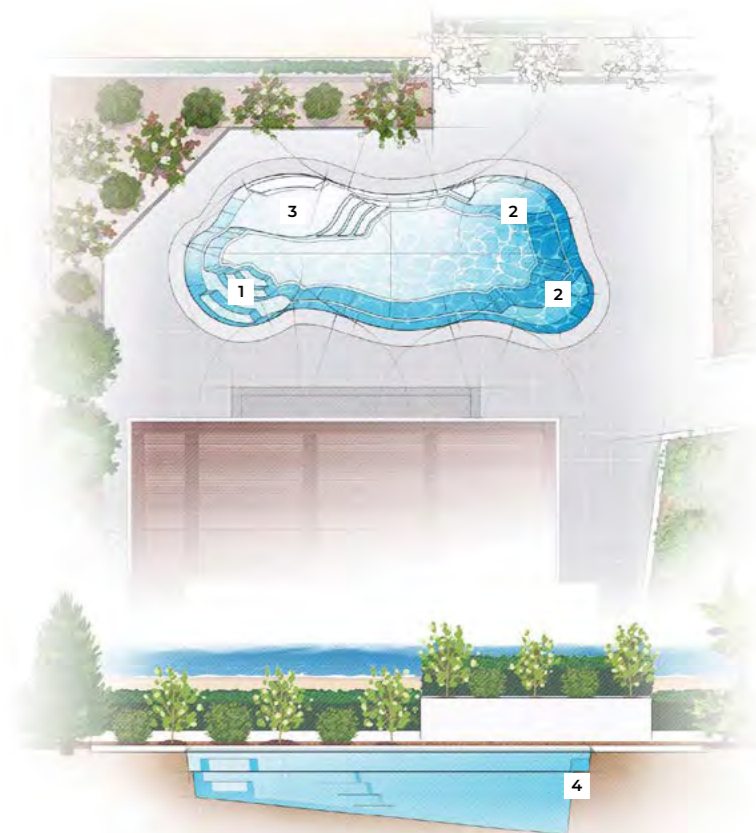

ALL-INCLUSIVE FEATURES

- 1** Full-Width Entry Splash Pad
- 2** Full-Length Bench / Side Entry & Exit
- 3** Available In Three Compact Sizes

The Chic™

The Chic Collection is a salute to modern European design. The Chic is a compact, classically styled swimming pool that delivers on multiple levels. It has a crisp, clean look that has understated design brilliance. It has a width that allows for a more comfortable placement in homes that demand a more compact pool or those looking for a specific landscape design.

POOL SPECIFICATIONS

Length	21' 4"
Width	10' 6"
Flat Bottom Depth	4' 11"

ALL-INCLUSIVE FEATURES

- 1** Generous Entry Steps
- 2** End-To-End Swimming Channel
- 3** Flat-Bottom Pool

The Aria™

The Aria Collection was designed to celebrate life with family and friends. The Aria establishes multiple gathering zones, including a bench around the entry steps and deep-end seating, creating a dynamic and communal experience. The freeform design complements the splash deck, offering a space for relaxation, family fun and pet-friendly activities. Its gradually sloped floor accommodates swimmers of all skill levels.

ALL-INCLUSIVE FEATURES

- 1** Generous Entry Steps
- 2** Range Of Seating
- 3** Elegant Splash Pad
- 4** Swim Out Step / Bench

The Opus™

The elegant, curved design of The Opus Collection welcomes you with graceful, rounded entry steps that flow seamlessly into a shallow sanctuary before descending to an impressive 8-foot-deep end. This sophisticated pool captivates with its generous proportions, creating an expansive gathering space where family and friends can connect, play and create lasting memories. The Opus Collection embodies refined luxury on every level, transforming your backyard into a stunning centerpiece that celebrates both intimate moments and grand entertaining.