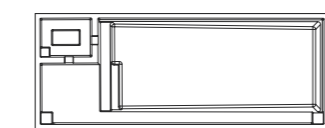

POOL SPECIFICATIONS

Length **40' 0"**
Width **15' 5"**
Shallow Depth **4' 5"**
Deep Depth **7' 0"**