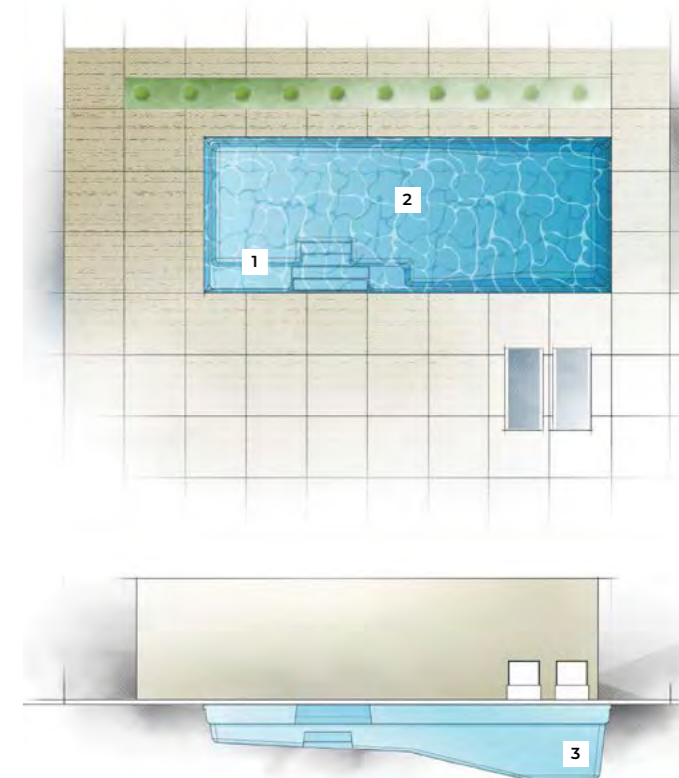

ALL-INCLUSIVE FEATURES

- 1** Built-In Spa
- 2** Generous Splash Pad
- 3** Full-Length Bench / Side Entry & Exit
- 4** Available In Three Lengths

The Apex™

The Apex Collection elevates the beloved full-width splash deck concept by seamlessly integrating a continuous bench along the entire right side. This creates an indulgent resort-style lounging space while offering enhanced comfort throughout your pool's length. Whether you prefer unwinding in the shallow waters or staying active in the deeper areas, this design delivers both relaxation and recreation. This represents contemporary pool design at its most sophisticated and stunning expression.

POOL SPECIFICATIONS

Length **40' 0"**
 Width **15' 5"**
 Shallow Depth **4' 5"**
 Deep Depth **7' 0"**

Length **35' 0"**
 Width **15' 5"**
 Shallow Depth **4' 5"**
 Deep Depth **6' 6"**

Length **30' 0"**
 Width **15' 5"**
 Shallow Depth **4' 5"**
 Deep Depth **6' 0"**

ALL-INCLUSIVE FEATURES

- 1** Full-Width Entry Splash Stage
- 2** Full-Length Bench / Side Entry & Exit
- 3** Available In Three Lengths

The Vita™

The sophisticated rectangular design of The Vita Collection energizes your backyard with its impressive 8-foot-deep end, perfect for refreshing plunges and underwater exploration while providing ample space for serious swimming. The generous swim corridor welcomes avid swimmers to enjoy uninterrupted laps, while the shallow end features elegant bench seating that invites relaxation and meaningful conversation. This stunning centerpiece seamlessly blends active recreation and a peaceful retreat into one aquatic experience.